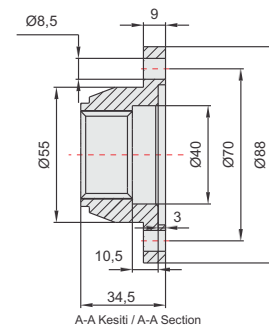

1120 Flange
8 Spline