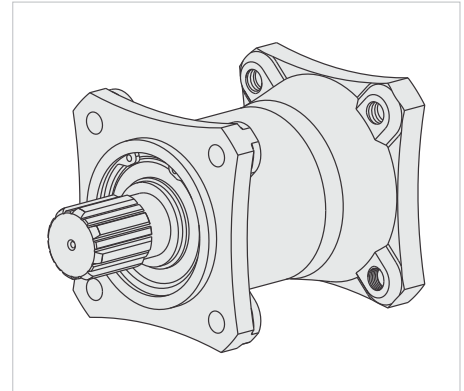

Couplers, Adapters, Flange