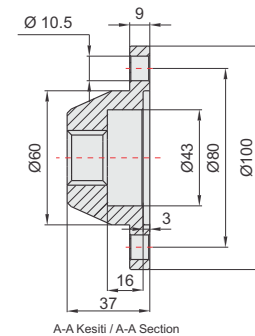

1120 Flange
6 Spline