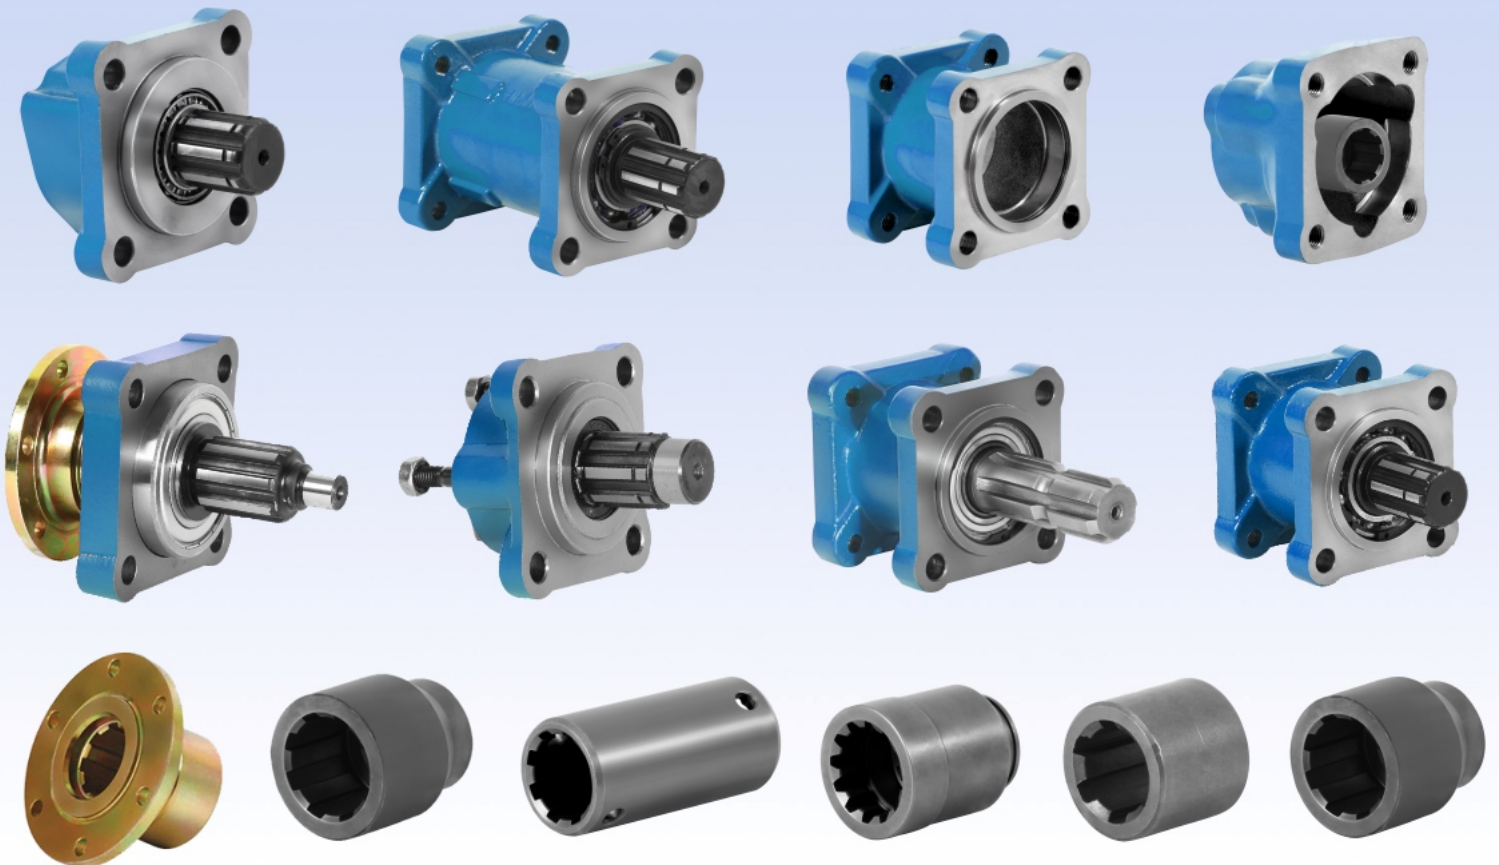

Flange Hydraulic Motor Couplars, Adapters, Flange

Couplars, Adapters, Flange for Hydraulic Pumps and Hydraulic Motors

Designation;
Couplars, Adapters, Flange

www.goldhydraulics.com

Couplers, Adapters, Flange

6x6 Couplar

6x8 Couplar

Complete Product Range

Bent Axis Piston Motors

- A9MD** (DIN) Bent Axis Motors
- A9MO** (ISO) Bent Axis Motors
- A9MS** (SAE) Bent Axis Motors
- A9ML** (SAE2) Bent Axis Motors
- A9MF** (Fixed Plugin) Bent Axis Motors
- A10M** (HYBRID) Bent Axis Motors
- A7GM** Hydraulic Gear Motors
- A7GMT** Tandem Hydraulic Gear Motors

Bent Axis Piston Pumps

- A8PA** (Aluminum) Bent Axis Pumps
- A8PD** (DIN) Bent Axis Pumps
- A8PO** (ISO) Bent Axis Pumps
- A8PS** (SAE) Bent Axis Pumps
- A8PF** (Fixed Plugin) Bent Axis Pumps
- A10** (HYBRID) Bent Axis Pumps
- A11** (ISO2) Bent Axis Pumps
- A11** (SAE2) Bent Axis Pumps

Variable Displacement Pumps

- A12V** Variable Displacement Piston Pumps

Dual Flow Piston Pumps

- A8PL** (DIN) Dual Flow Pumps

Axial Piston & Gear Pumps

- A4PP** Axial Hydraulic Piston Pumps
- A6HP** High Pressure Piston Pumps
- A7GP** Hydraulic Gear Pumps
- A7GPT** Tandem Hydraulic Gear Pumps