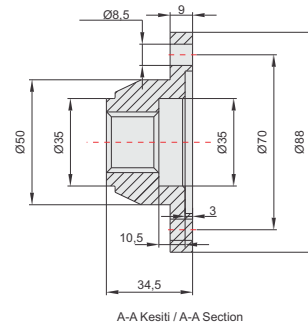

Couplers, Adapters, Flange

1300 Flange
6 Spline