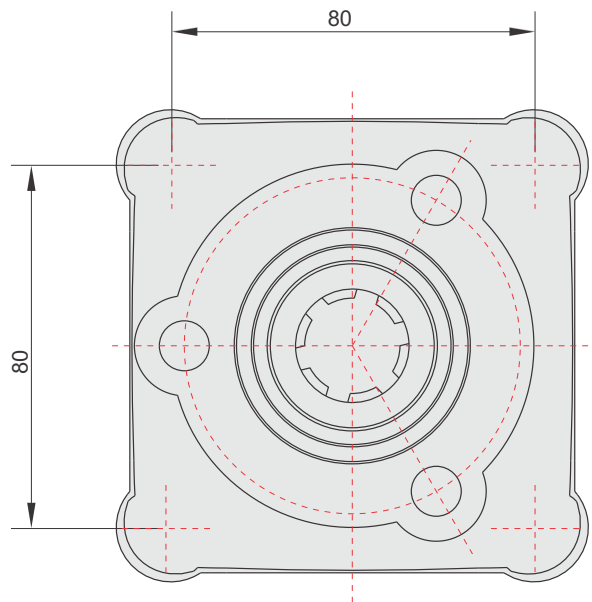

Couplers, Adapters, Flange