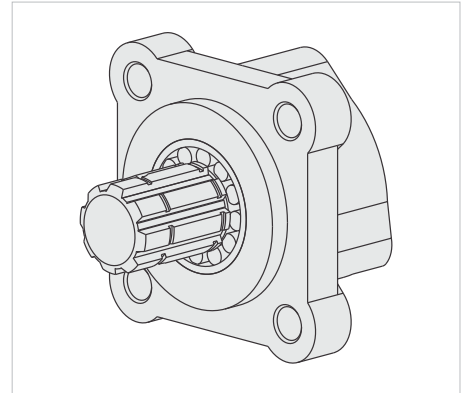

Flange Hydraulic Motor Couplars, Adapters, Flange

Couplars, Adapters, Flange for Hydraulic Pumps and Hydraulic Motors

Designation;
Couplars, Adapters, Flange

www.goldhydraulics.com

Couplers, Adapters, Flange

6x6 Couplar

6x8 Couplar

Complete Product Range

Bent Axis Piston Motors

- A9MD** (DIN) Bent Axis Motors
- A9MO** (ISO) Bent Axis Motors
- A9MS** (SAE) Bent Axis Motors
- A9ML** (SAE2) Bent Axis Motors
- A9MF** (Fixed Plugin) Bent Axis Motors
- A10M** (HYBRID) Bent Axis Motors
- A7GM** Hydraulic Gear Motors
- A7GMT** Tandem Hydraulic Gear Motors