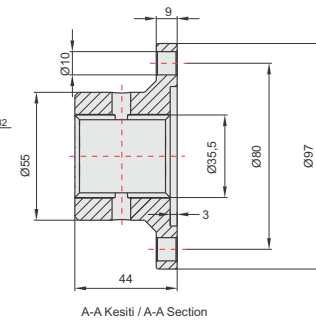

1300 Flange
8 Spline