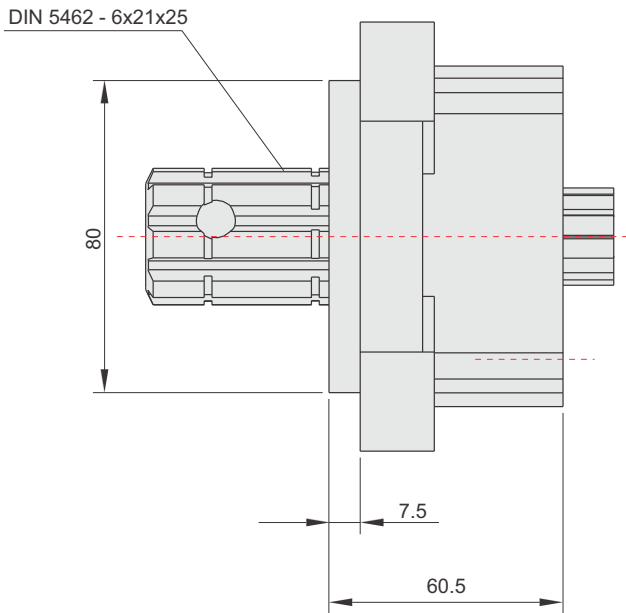

Couplers, Adapters, Flange