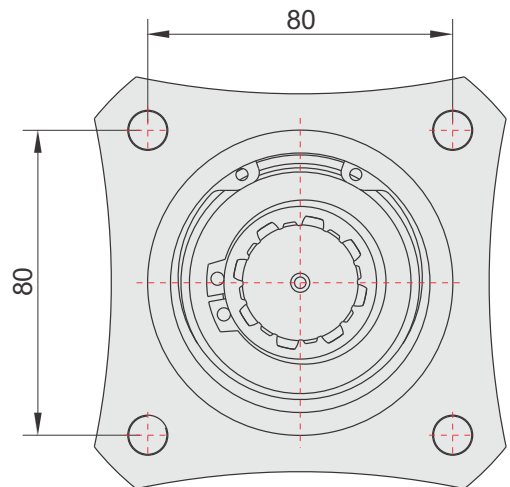

Couplers, Adapters, Flange