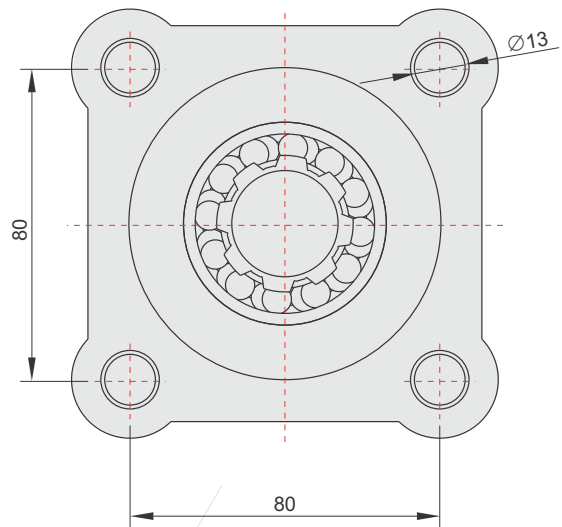

Couplers, Adapters, Flange