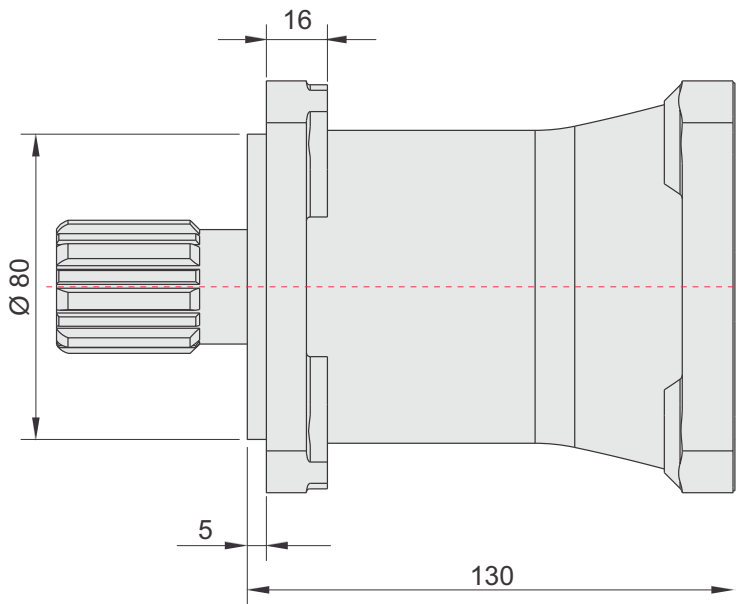

Couplers, Adapters, Flange